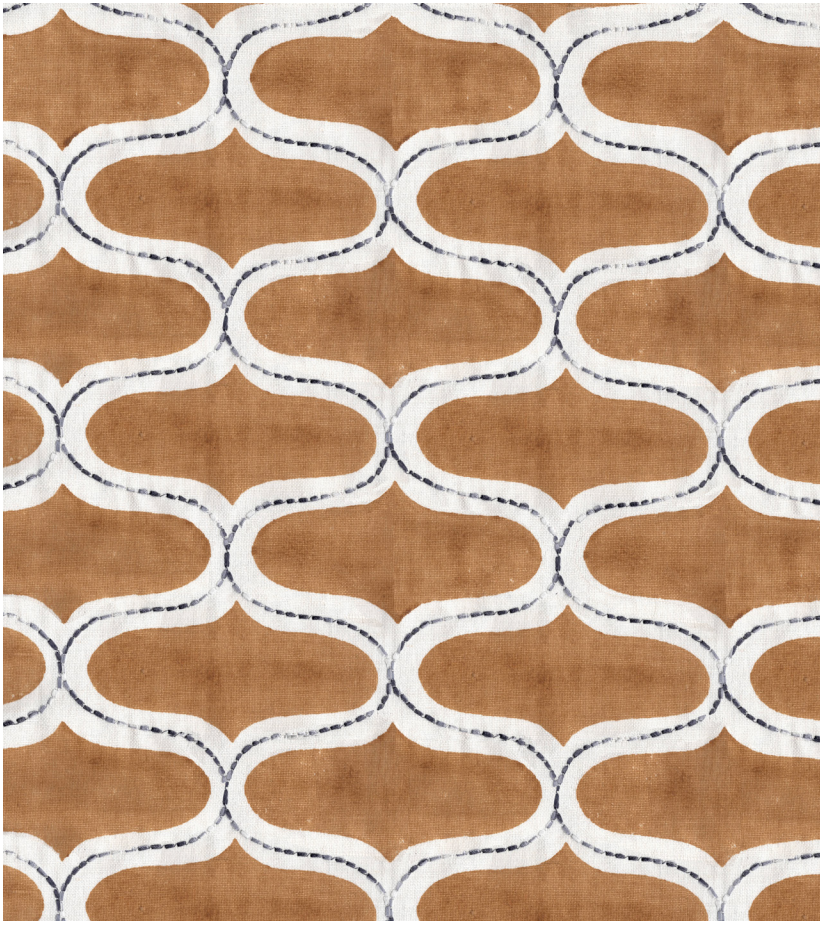

seemakrish

JUHU

SKU# 1202/A

Color: Goa Sand

Content: 55% Linen 45% Cotton

Width: 51" Cuttable

Repeat: 4.75" V, 6.75" H

Care: Dry Clean Only

Hand block printed and
embroidered in India.

Badal Gray

Brinjal Purple

Panna Green

Hudson Indigo