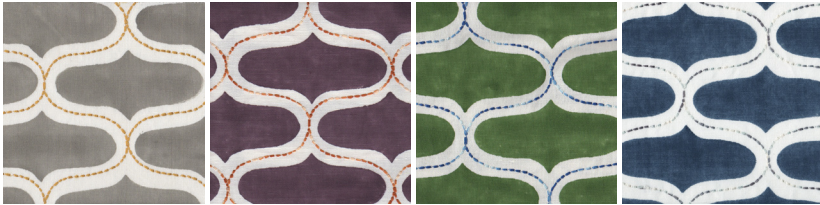

seemakrish

JUHU

SKU# 1202/A

Color: Goa Sand

Content: 55% Linen 45% Cotton

Width: 51" Cuttable

Repeat: 4.75" V, 6.75" H

Care: Dry Clean Only

Hand block printed and
embroidered in India.

Badal Gray

Brinjal Purple

Panna Green

Hudson Indigo